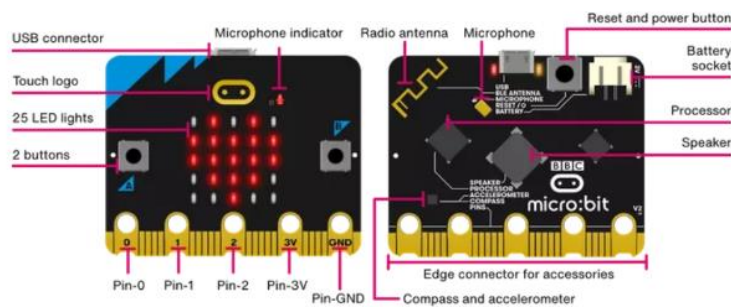

Newsletter

Heber Primary School

Heber Road, London, SE22 9LA

t: 020 8693 2075 | F: 020 8299 0239
w: heberprimaryschool.com
e: adminoffice@heber.southwark.sch.uk

twitter : @heberschool

BBC Micro:bits

Issue number: 12 8th December 2023

As part of the BBC's 'micro:bit- the next gen' campaign, we have been lucky enough to receive a set of 30 BBC micro:bits!

The BBC micro:bit is an award-winning programmable device that allows students to get hands-on with coding and digital making. Alongside our Discovery Coding lessons, children at Heber will be able to use the micro:bits to recognise the power of technology and programming in the real world.

The lucky children in 6A were the first class to get their hands on the new micro:bits and tested out a number of the features, writing their block coding using the micro:bit makecode website, then downloading their work to the micro:bit hardware.

New micro:bit with sound

Programming a micro:bit to play Rock, Paper, Scissors!